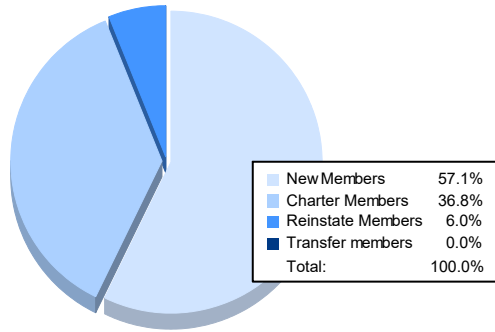

Year	New Clubs	Dropped Clubs	Gain/ Loss Clubs	New Members	Charter Members	Reinstate Members	Transfer Members	Total Member Added	Total Members Dropped	Gain/ Loss Members
2016-2017	1	0	1	90	21	6	5	122	115	7
2017-2018	0	1	-1	95	0	2	4	101	137	-36
2018-2019	0	0	0	84	0	9	5	98	111	-13
2019-2020	0	0	0	69	2	6	0	77	92	-15
2020-2021	2	1	1	76	49	8	0	133	144	-11
<b>Average</b>	<b>1</b>	<b>0</b>	<b>0</b>	<b>83</b>	<b>14</b>	<b>6</b>	<b>3</b>	<b>106</b>	<b>120</b>	<b>-14</b>

### Membership Composition June 2021 Cumulative

### Gender Composition June 2021 Cumulative