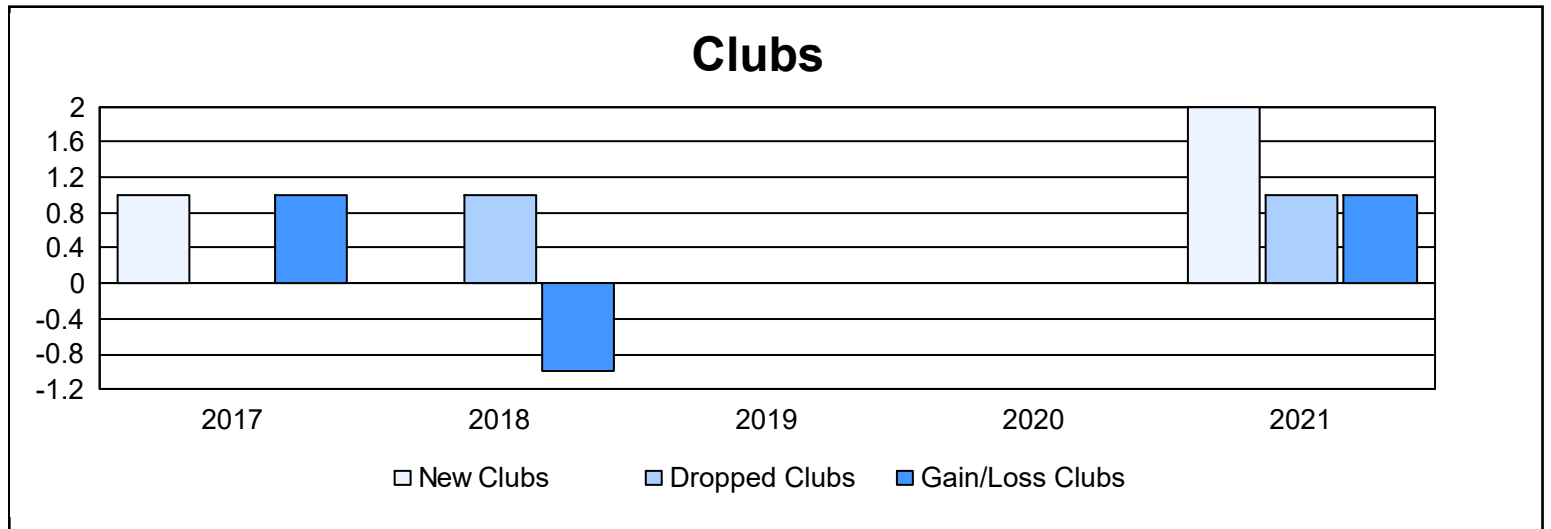

Year	New Clubs	Dropped Clubs	Gain/ Loss Clubs	New Members	Charter Members	Reinstate Members	Transfer Members	Total Member Added	Total Members Dropped	Gain/ Loss Members
2016-2017	1	0	1	90	21	6	5	122	115	7
2017-2018	0	1	-1	95	0	2	4	101	137	-36
2018-2019	0	0	0	84	0	9	5	98	111	-13
2019-2020	0	0	0	69	2	6	0	77	92	-15
2020-2021	2	1	1	76	49	8	0	133	144	-11
<b>Average</b>	<b>1</b>	<b>0</b>	<b>0</b>	<b>83</b>	<b>14</b>	<b>6</b>	<b>3</b>	<b>106</b>	<b>120</b>	<b>-14</b>

### Membership Composition June 2021 Cumulative