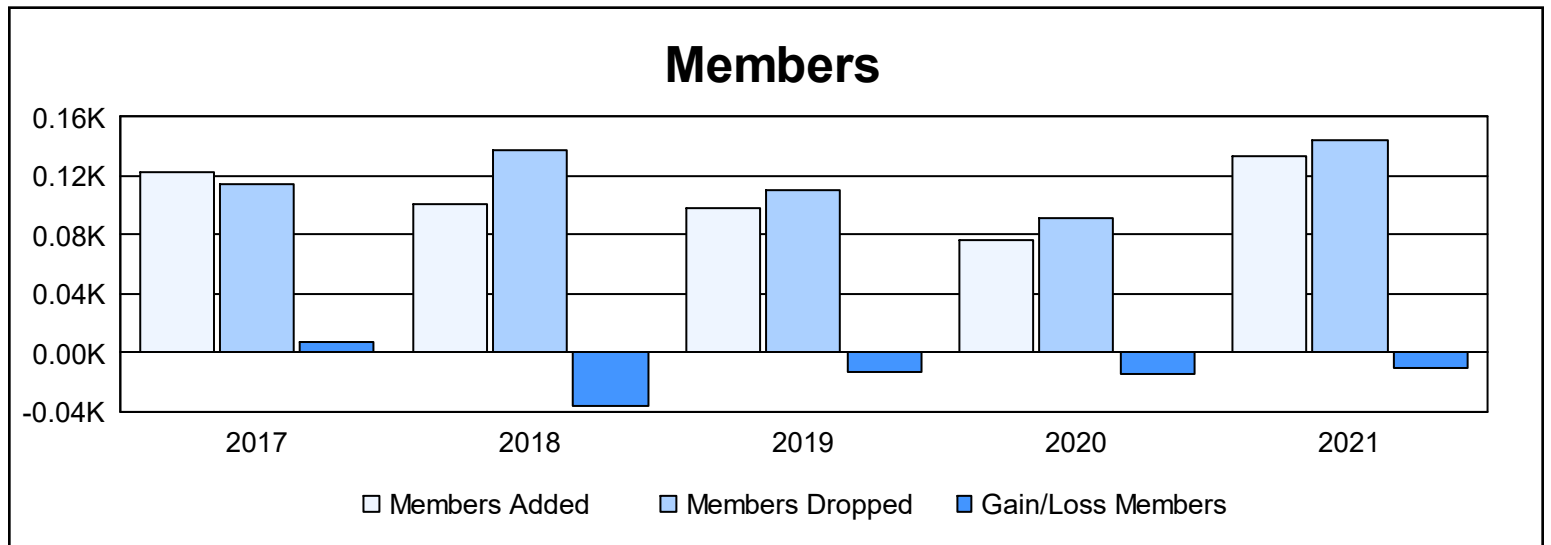

Year	New Clubs	Dropped Clubs	Gain/ Loss Clubs	New Members	Charter Members	Reinstate Members	Transfer Members	Total Member Added	Total Members Dropped	Gain/ Loss Members
2016-2017	1	0	1	90	21	6	5	122	115	7
2017-2018	0	1	-1	95	0	2	4	101	137	-36
2018-2019	0	0	0	84	0	9	5	98	111	-13
2019-2020	0	0	0	69	2	6	0	77	92	-15
2020-2021	2	1	1	76	49	8	0	133	144	-11
<b>Average</b>	<b>1</b>	<b>0</b>	<b>0</b>	<b>83</b>	<b>14</b>	<b>6</b>	<b>3</b>	<b>106</b>	<b>120</b>	<b>-14</b>

### Membership Composition June 2021 Cumulative